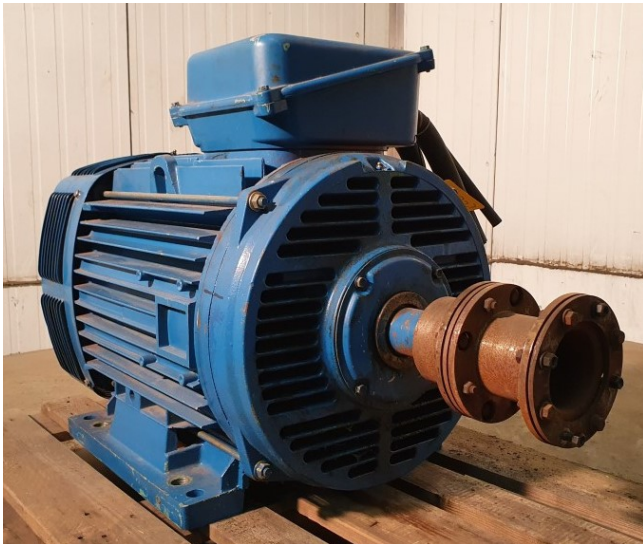

# Leroy Somer P280M-2

## Specifications

Марка	Leroy Somer
тип	P280M-2
kW	132
RPM	2965
Size & Weight	1200x800x850 mm (LxWxH) 445kg
50 Hz / 60 Hz	50 Hz
Stock	1

### Used Leroy Somer P280M-2

Used electromotor build by Leroy Somer type P280M-2 with 132kW and 2965RPM at 50Hz.

Your partner for used commercial and industrial refrigeration equipment

---